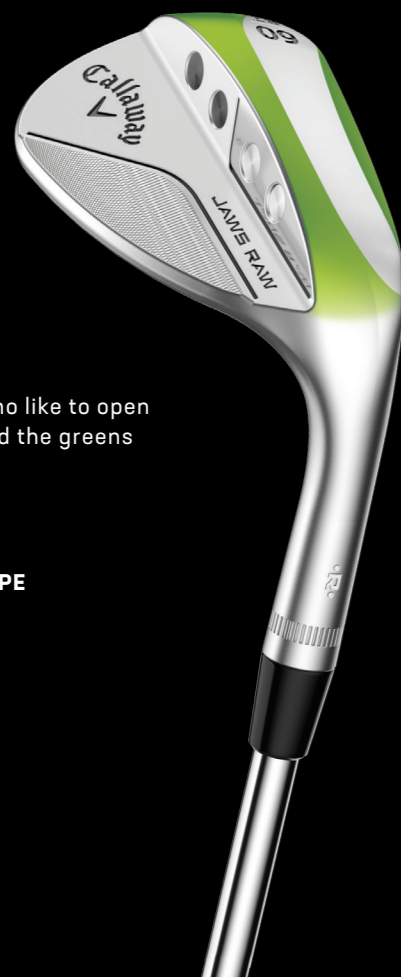

JAWS RAW™

PURE SPIN IN ITS RAWEST FORM

Roger Cleveland

Designed by Roger Cleveland,
Chief Wedge Designer

TOTAL SPIN MACHINE

THE MOST AGGRESSIVE GROOVE
IN GOLF FOR "ONE HOP AND
STOP" SPIN

RAW FACE

EXPOSES GROOVE EDGE TO
PROMOTE MAXIMUM FRICTION
AND SPIN

WEIGHT BALANCED DESIGN

TUNGSTEN WEIGHTING FOR
CONTROLLED TRAJECTORY AND
SOLID FEEL

Roger Cleveland

Designed by Roger Cleveland,
Chief Wedge Designer

JAWS RAW™

PURE SPIN IN ITS RAWEST FORM

Z

GRIND

PLAYER TYPE

Shotmakers who like to open the face around the greens

DIVOT TYPE

Shallow Divot

CONDITION TYPE

Medium, Firm

LOFTS

58°, 60°

BOUNCE

8°

S

GRIND

PLAYER TYPE

Fits a variety of swing types; best for players who prefer a square face

DIVOT TYPE

Moderate Divot