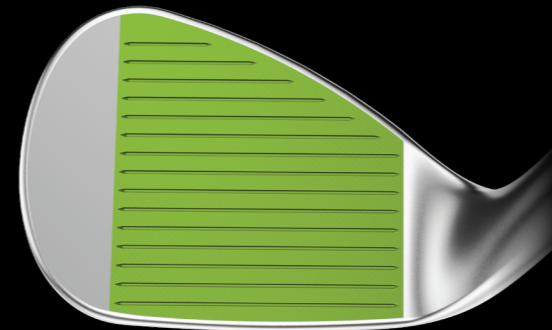

JAWS RAW™

PURE SPIN IN ITS RAWEST FORM

Roger Cleveland

Designed by Roger Cleveland,
Chief Wedge Designer

TOTAL SPIN MACHINE

THE MOST AGGRESSIVE GROOVE
IN GOLF FOR "ONE HOP AND
STOP" SPIN

RAW FACE

EXPOSES GROOVE EDGE TO
PROMOTE MAXIMUM FRICTION
AND SPIN

WEIGHT BALANCED DESIGN

TUNGSTEN WEIGHTING FOR
CONTROLLED TRAJECTORY AND
SOLID FEEL

Roger Cleveland

Designed by Roger Cleveland,
Chief Wedge Designer

JAWS RAW™

PURE SPIN IN ITS RAWEST FORM

Z

GRIND

PLAYER TYPE

Shotmakers who like to open the face around the greens

DIVOT TYPE

Shallow Divot

CONDITION TYPE

Medium, Firm

LOFTS

58°, 60°